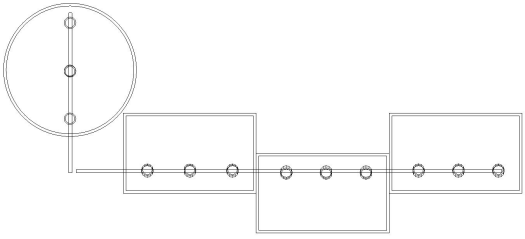

Ray Touch Tank

Ray Touch Tank [Result]

Tank Dim. - 28' 6" L x 12' 8" W x 2' 7" H

Ray Touch Tank Lighting Layout, Top View

Total Fixture-  W500S (18x)

Ray Touch Tank Light Angle, Side View

Total Fixture-  W500S (18x)

Coastal Touch Tank

Coastal Touch Tank [Result]

Tank 1 Dim. - \emptyset 5' x 3' H
Tank 2 Dim. - 5' L x 3' W x 1' 6" H (x3)

Coastal Touch Tank Lighting Layout, Top View

Total Fixture-

Coastal Touch Tank Light Angle, Side View

Total Fixture-  W500S (12x)