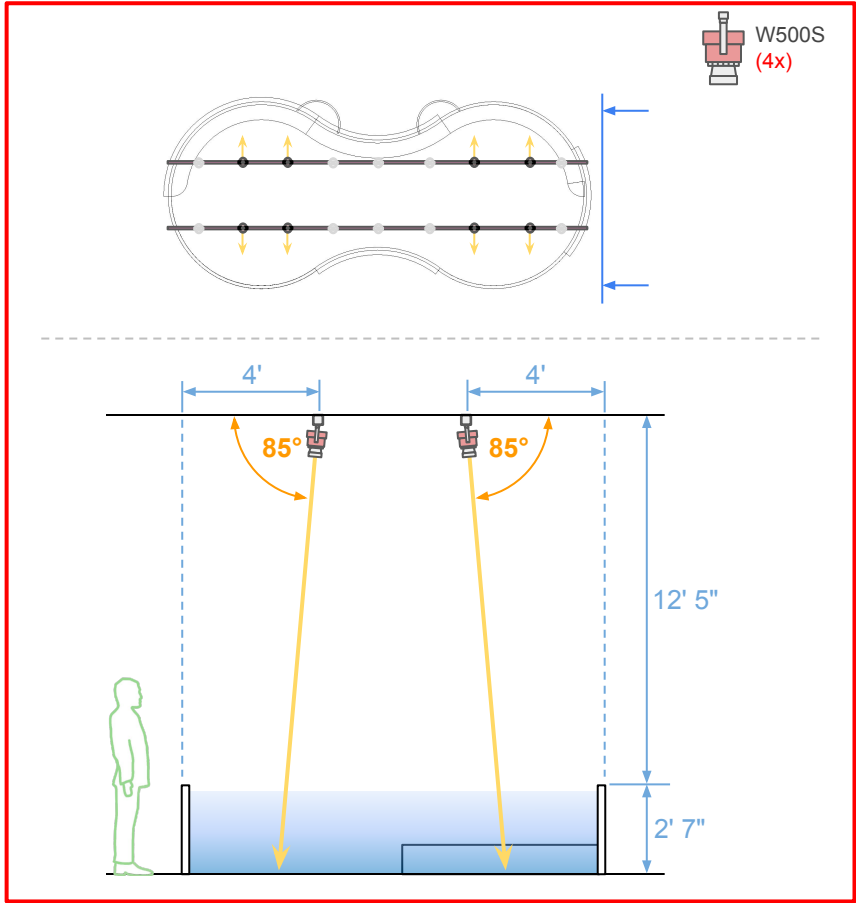

Ray Touch Tank

Ray Touch Tank [Result]

Tank Dim. - 28' 6" L x 12' 8" W x 2' 7" H

Ray Touch Tank Lighting Layout, Top View

Total Fixture-  W500S (18x)

Ray Touch Tank Light Angle, Side View

Total Fixture-  W500S (18x)

Coastal Touch Tank

Coastal Touch Tank [Result]

Tank 1 Dim. - \emptyset 5' x 3' H
Tank 2 Dim. - 5' L x 3' W x 1' 6" H (x3)

Coastal Touch Tank Lighting Layout, Top View

Total Fixture-

Coastal Touch Tank Light Angle, Side View

Total Fixture-  W500S (12x)