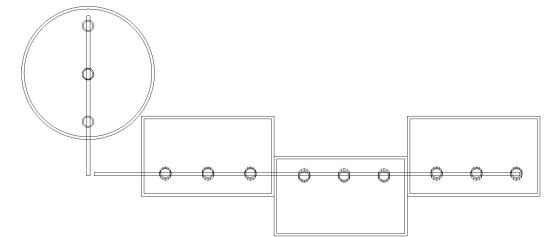

Ray Touch Tank

Ray Touch Tank [Result]

Tank Dim. - 28' 6" L x 12' 8" W x 2' 7" H

Ray Touch Tank Lighting Layout, Top View

Total Fixture-  W500S (18x)

Ray Touch Tank Light Angle, Side View

Total Fixture-  W500S (18x)

Coastal Touch Tank

Coastal Touch Tank [Result]

Tank 1 Dim. - \emptyset 5' x 3' H
Tank 2 Dim. - 5' L x 3' W x 1' 6" H (x3)

Coastal Touch Tank Lighting Layout, Top View

Total Fixture-

Coastal Touch Tank Light Angle, Side View

Total Fixture-  W500S (12x)