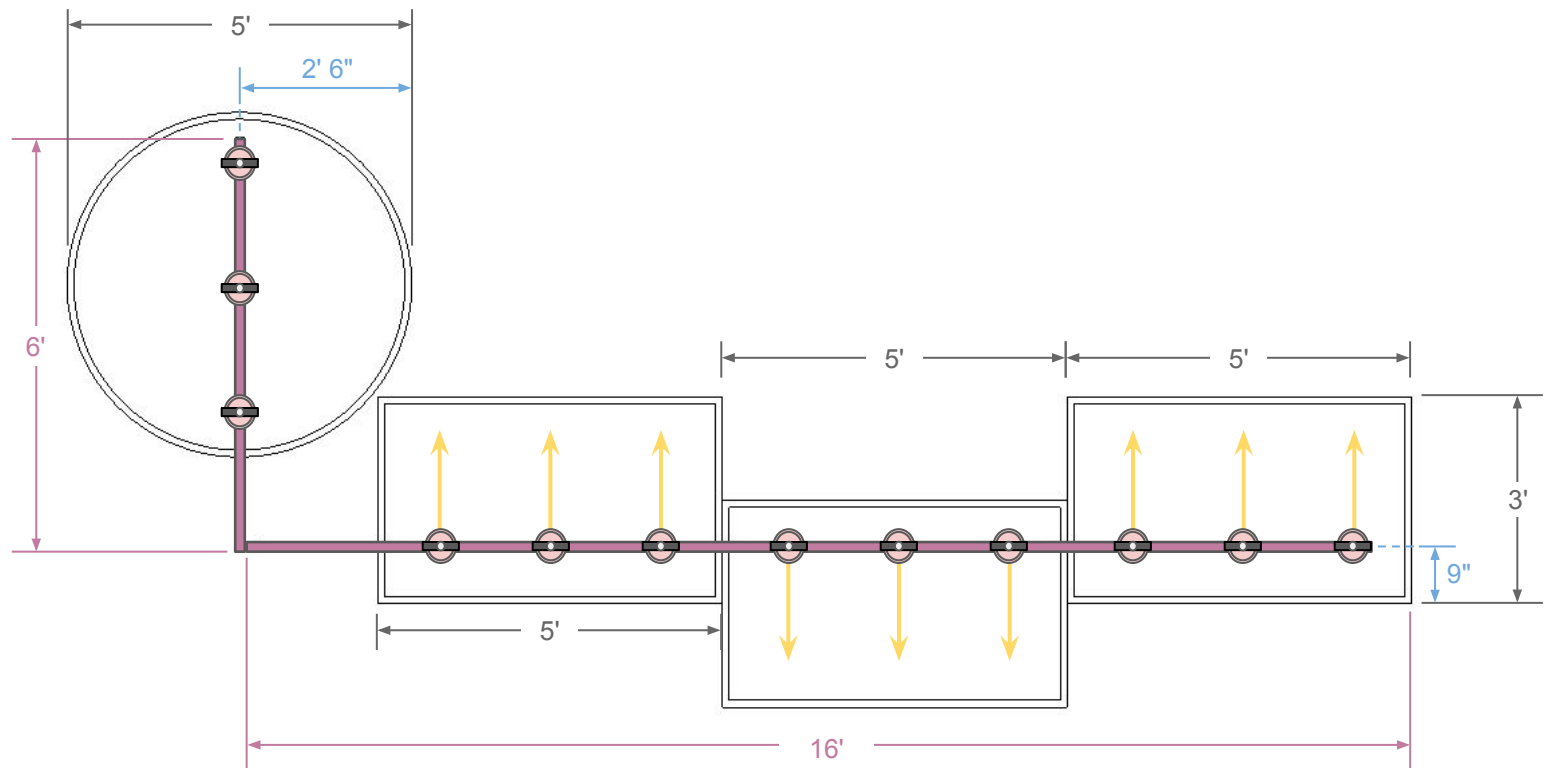

Ray Touch Tank

Ray Touch Tank [Result]

Tank Dim. - 28' 6" L x 12' 8" W x 2' 7" H

Ray Touch Tank Lighting Layout, Top View

Total Fixture-  W500S (18x)

Ray Touch Tank Light Angle, Side View

Total Fixture-  W500S (18x)

Coastal Touch Tank

Coastal Touch Tank [Result]

Tank 1 Dim. - \emptyset 5' x 3' H
Tank 2 Dim. - 5' L x 3' W x 1' 6" H (x3)

Coastal Touch Tank Lighting Layout, Top View

Total Fixture-

Coastal Touch Tank Light Angle, Side View

Total Fixture-  W500S (12x)