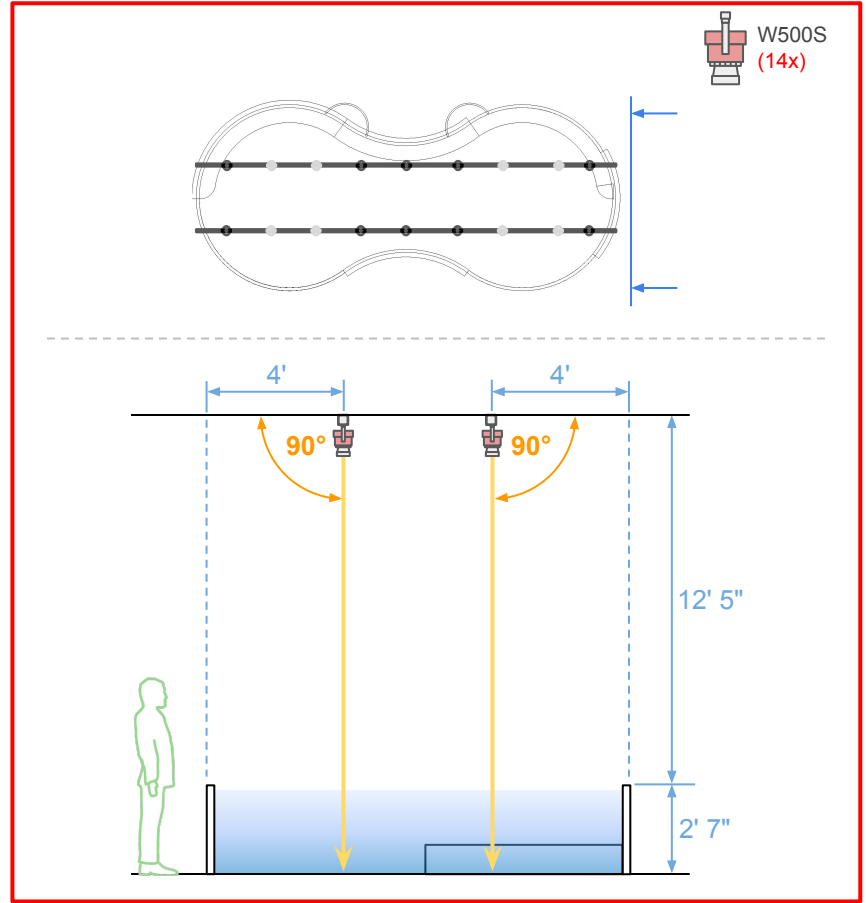

Ray Touch Tank

Ray Touch Tank [Result]

Tank Dim. - 28' 6" L x 12' 8" W x 2' 7" H

Ray Touch Tank Lighting Layout, Top View

Total Fixture-  W500S (18x)

Ray Touch Tank Light Angle, Side View

Total Fixture-  W500S (18x)

Coastal Touch Tank

Coastal Touch Tank [Result]

Tank 1 Dim. - \emptyset 5' x 3' H
Tank 2 Dim. - 5' L x 3' W x 1' 6" H (x3)

Coastal Touch Tank Lighting Layout, Top View

Total Fixture-

Coastal Touch Tank Light Angle, Side View

Total Fixture-  W500S (12x)