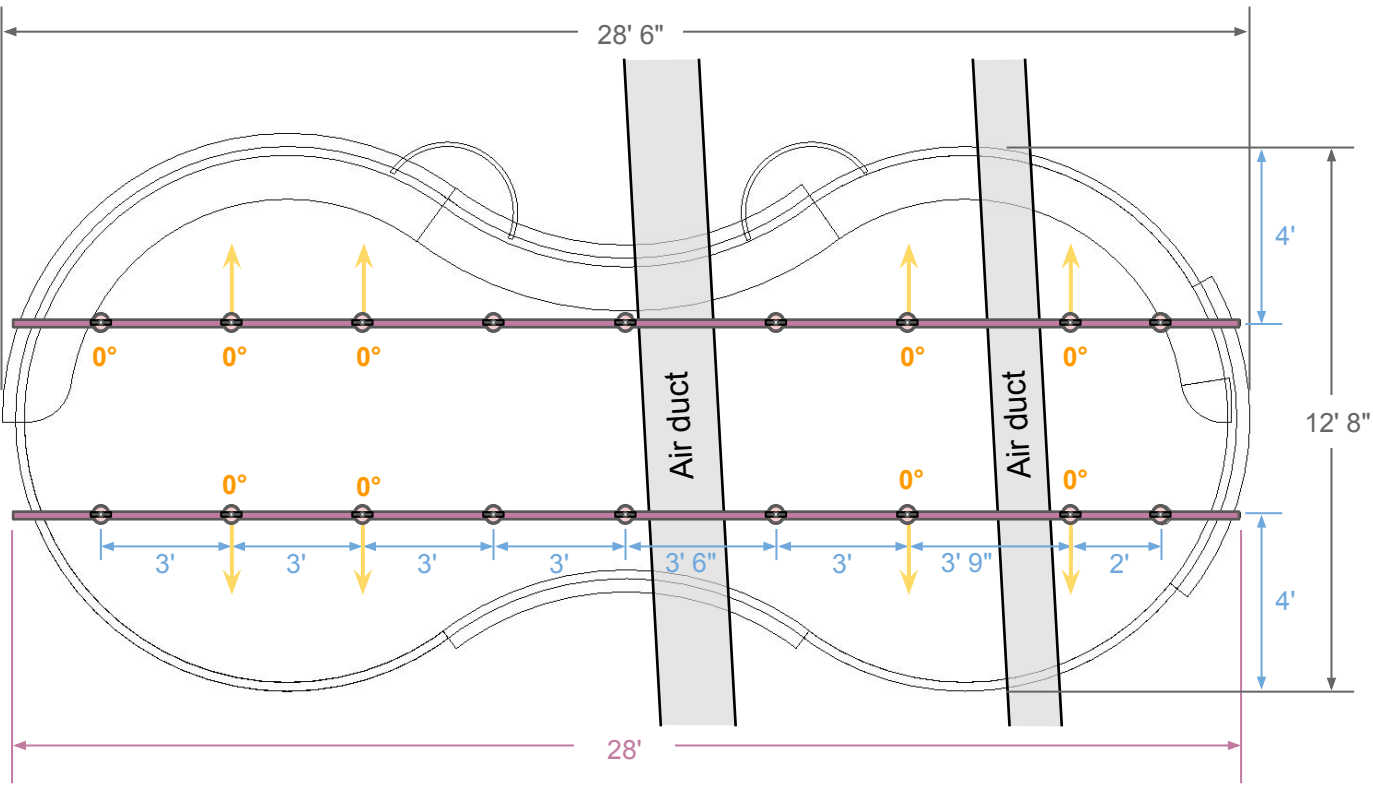

Ray Touch Tank

Ray Touch Tank [Result]

Tank Dim. - 28' 6" L x 12' 8" W x 2' 7" H

Ray Touch Tank Lighting Layout, Top View

Total Fixture-  W500S (18x)

Ray Touch Tank Light Angle, Side View

Total Fixture-  W500S (18x)

Coastal Touch Tank

Coastal Touch Tank [Result]

Tank 1 Dim. - \emptyset 5' x 3' H
Tank 2 Dim. - 5' L x 3' W x 1' 6" H (x3)

Coastal Touch Tank Lighting Layout, Top View

Total Fixture-

Coastal Touch Tank Light Angle, Side View

Total Fixture-  W500S (12x)