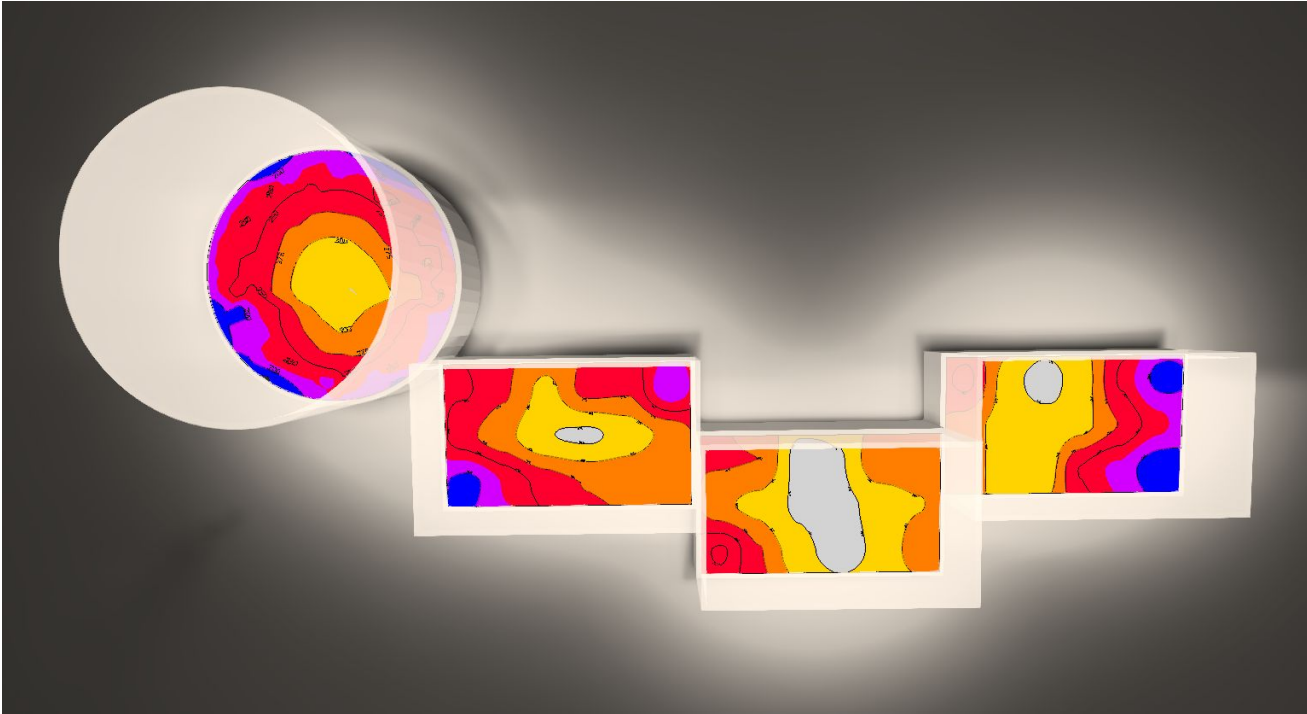

Ray Touch Tank

Ray Touch Tank [Result]

Tank Dim. - 28' 6" L x 12' 8" W x 2' 7" H

Ray Touch Tank Lighting Layout, Top View

Total Fixture-  W500S (18x)

Ray Touch Tank Light Angle, Side View

Total Fixture-  W500S (18x)

Coastal Touch Tank

Coastal Touch Tank [Result]

Tank 1 Dim. - \emptyset 5' x 3' H
Tank 2 Dim. - 5' L x 3' W x 1' 6" H (x3)

Coastal Touch Tank Lighting Layout, Top View

Total Fixture-

Coastal Touch Tank Light Angle, Side View

Total Fixture-  W500S (12x)