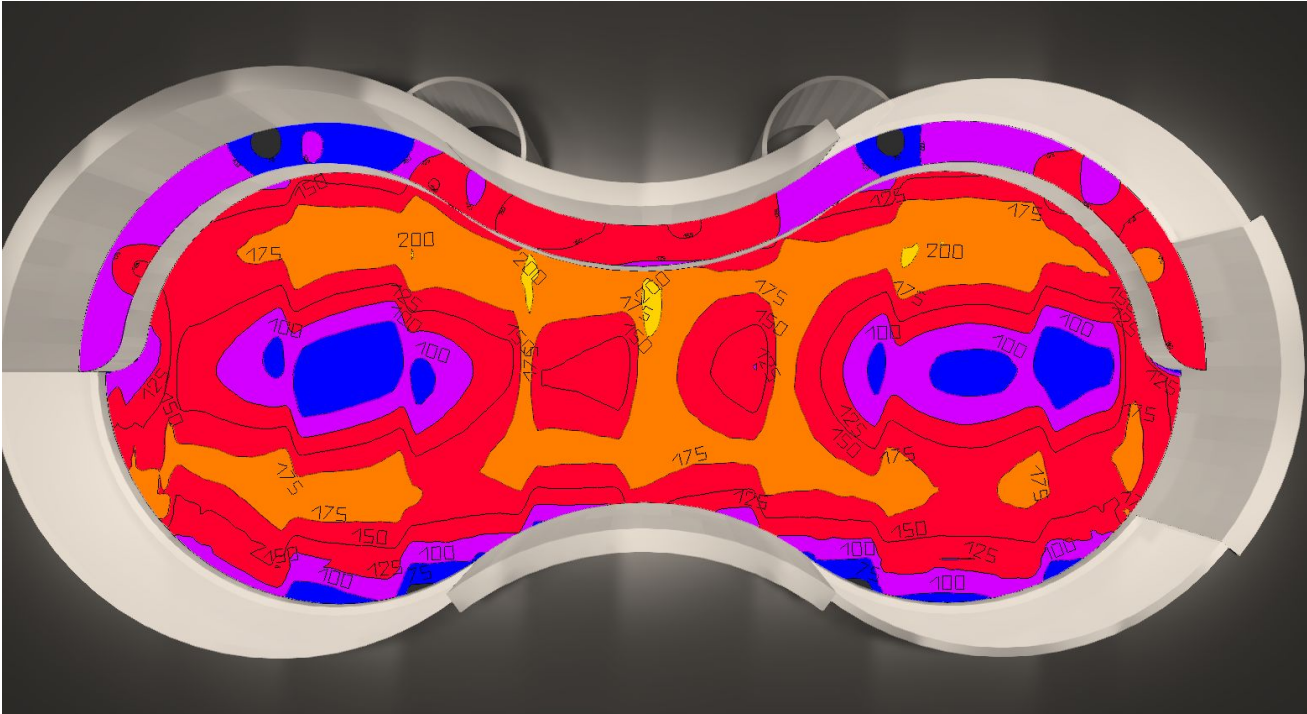

Ray Touch Tank

Ray Touch Tank [Result]

Tank Dim. - 28' 6" L x 12' 8" W x 2' 7" H

Ray Touch Tank Lighting Layout, Top View

Total Fixture-  W500S (18x)

Ray Touch Tank Light Angle, Side View

Total Fixture-  W500S (18x)

Coastal Touch Tank

Coastal Touch Tank [Result]

Tank 1 Dim. - \emptyset 5' x 3' H
Tank 2 Dim. - 5' L x 3' W x 1' 6" H (x3)

Coastal Touch Tank Lighting Layout, Top View

Total Fixture-

Coastal Touch Tank Light Angle, Side View

Total Fixture-  W500S (12x)